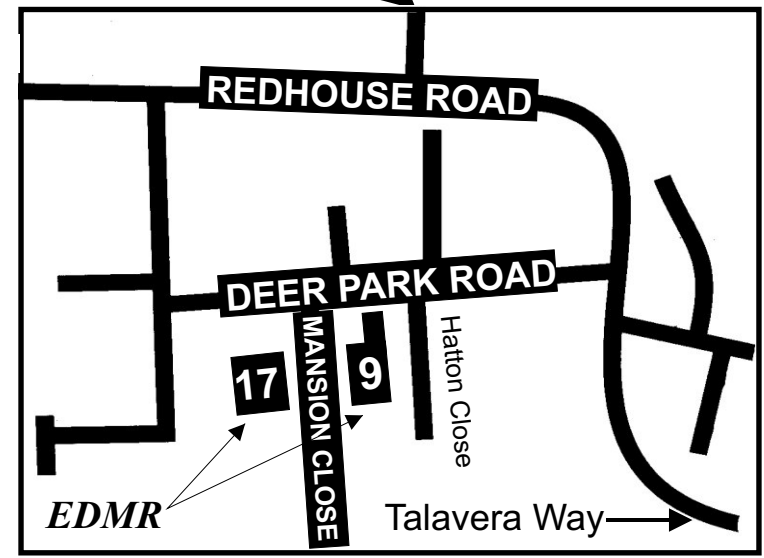

NORTHAMPTON
TOWN CENTRE

BS EN ISO 9001 : 2000 Certificate No. 5039

To Bedford

To Towcester

To Milton Keynes