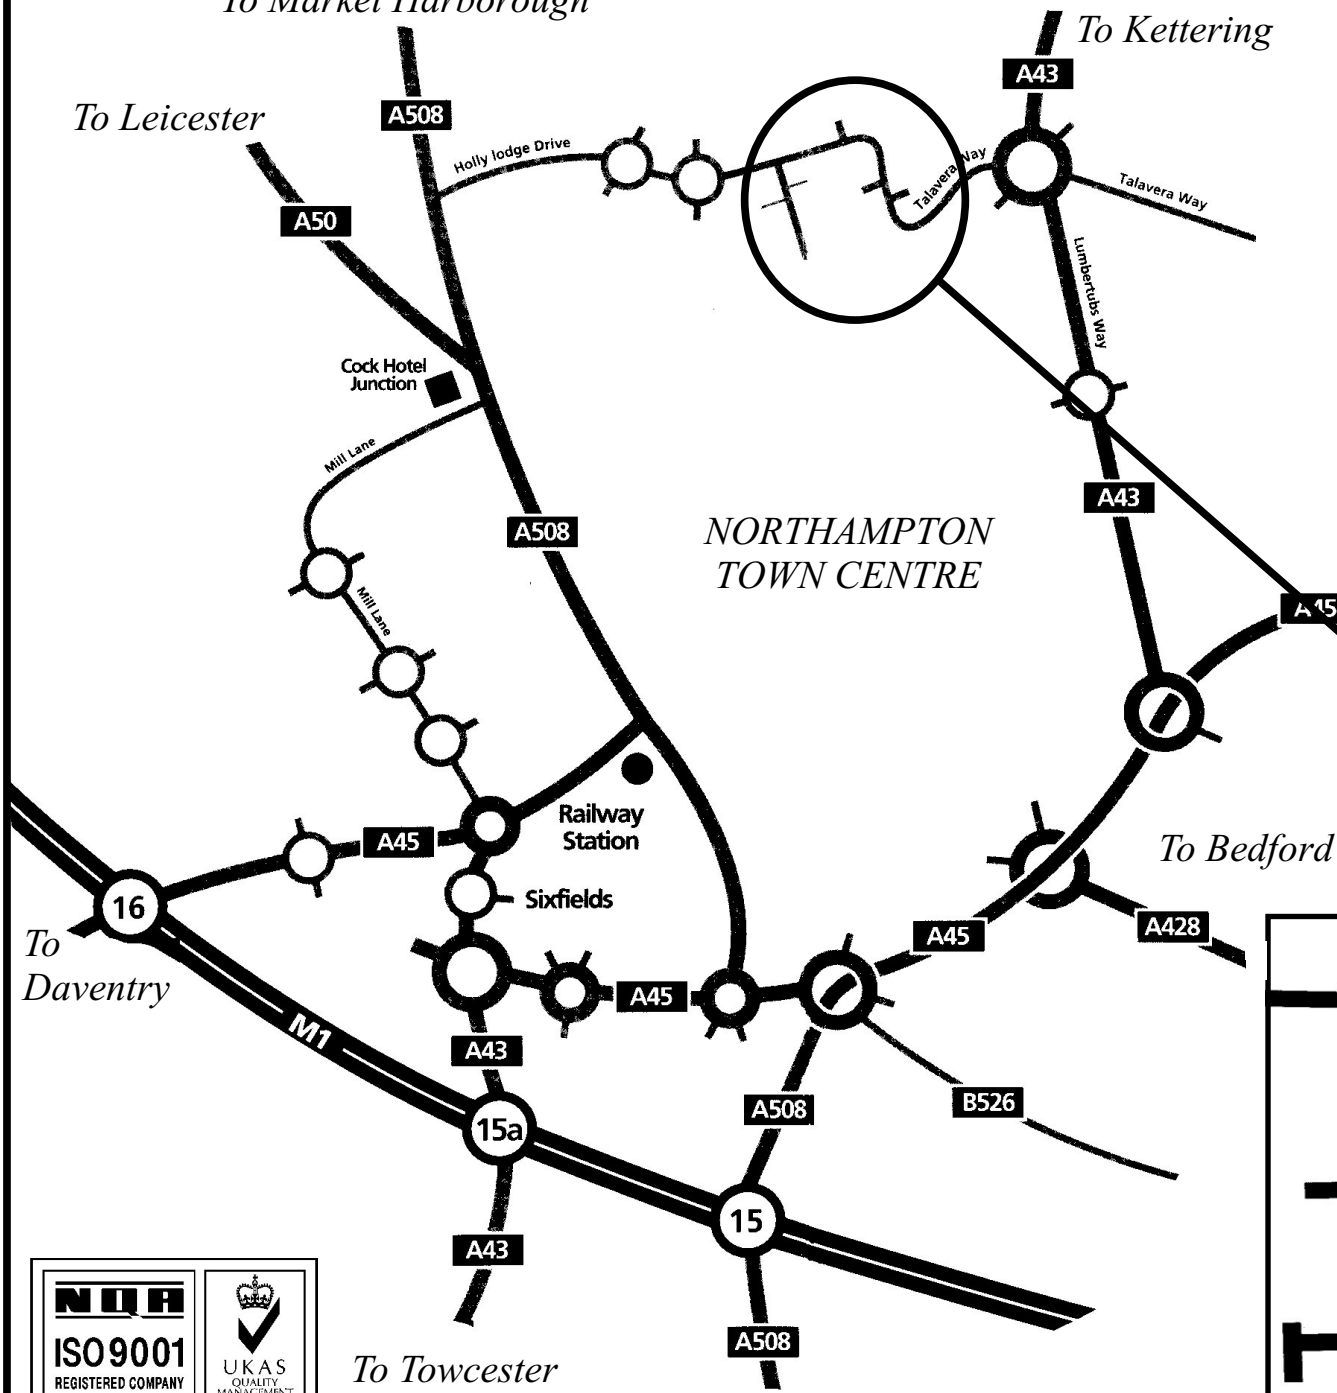

NORTHAMPTON
TOWN CENTRE

BS EN ISO 9001 : 2000 Certificate No. 5039

To Bedford

To Towcester

To Milton Keynes